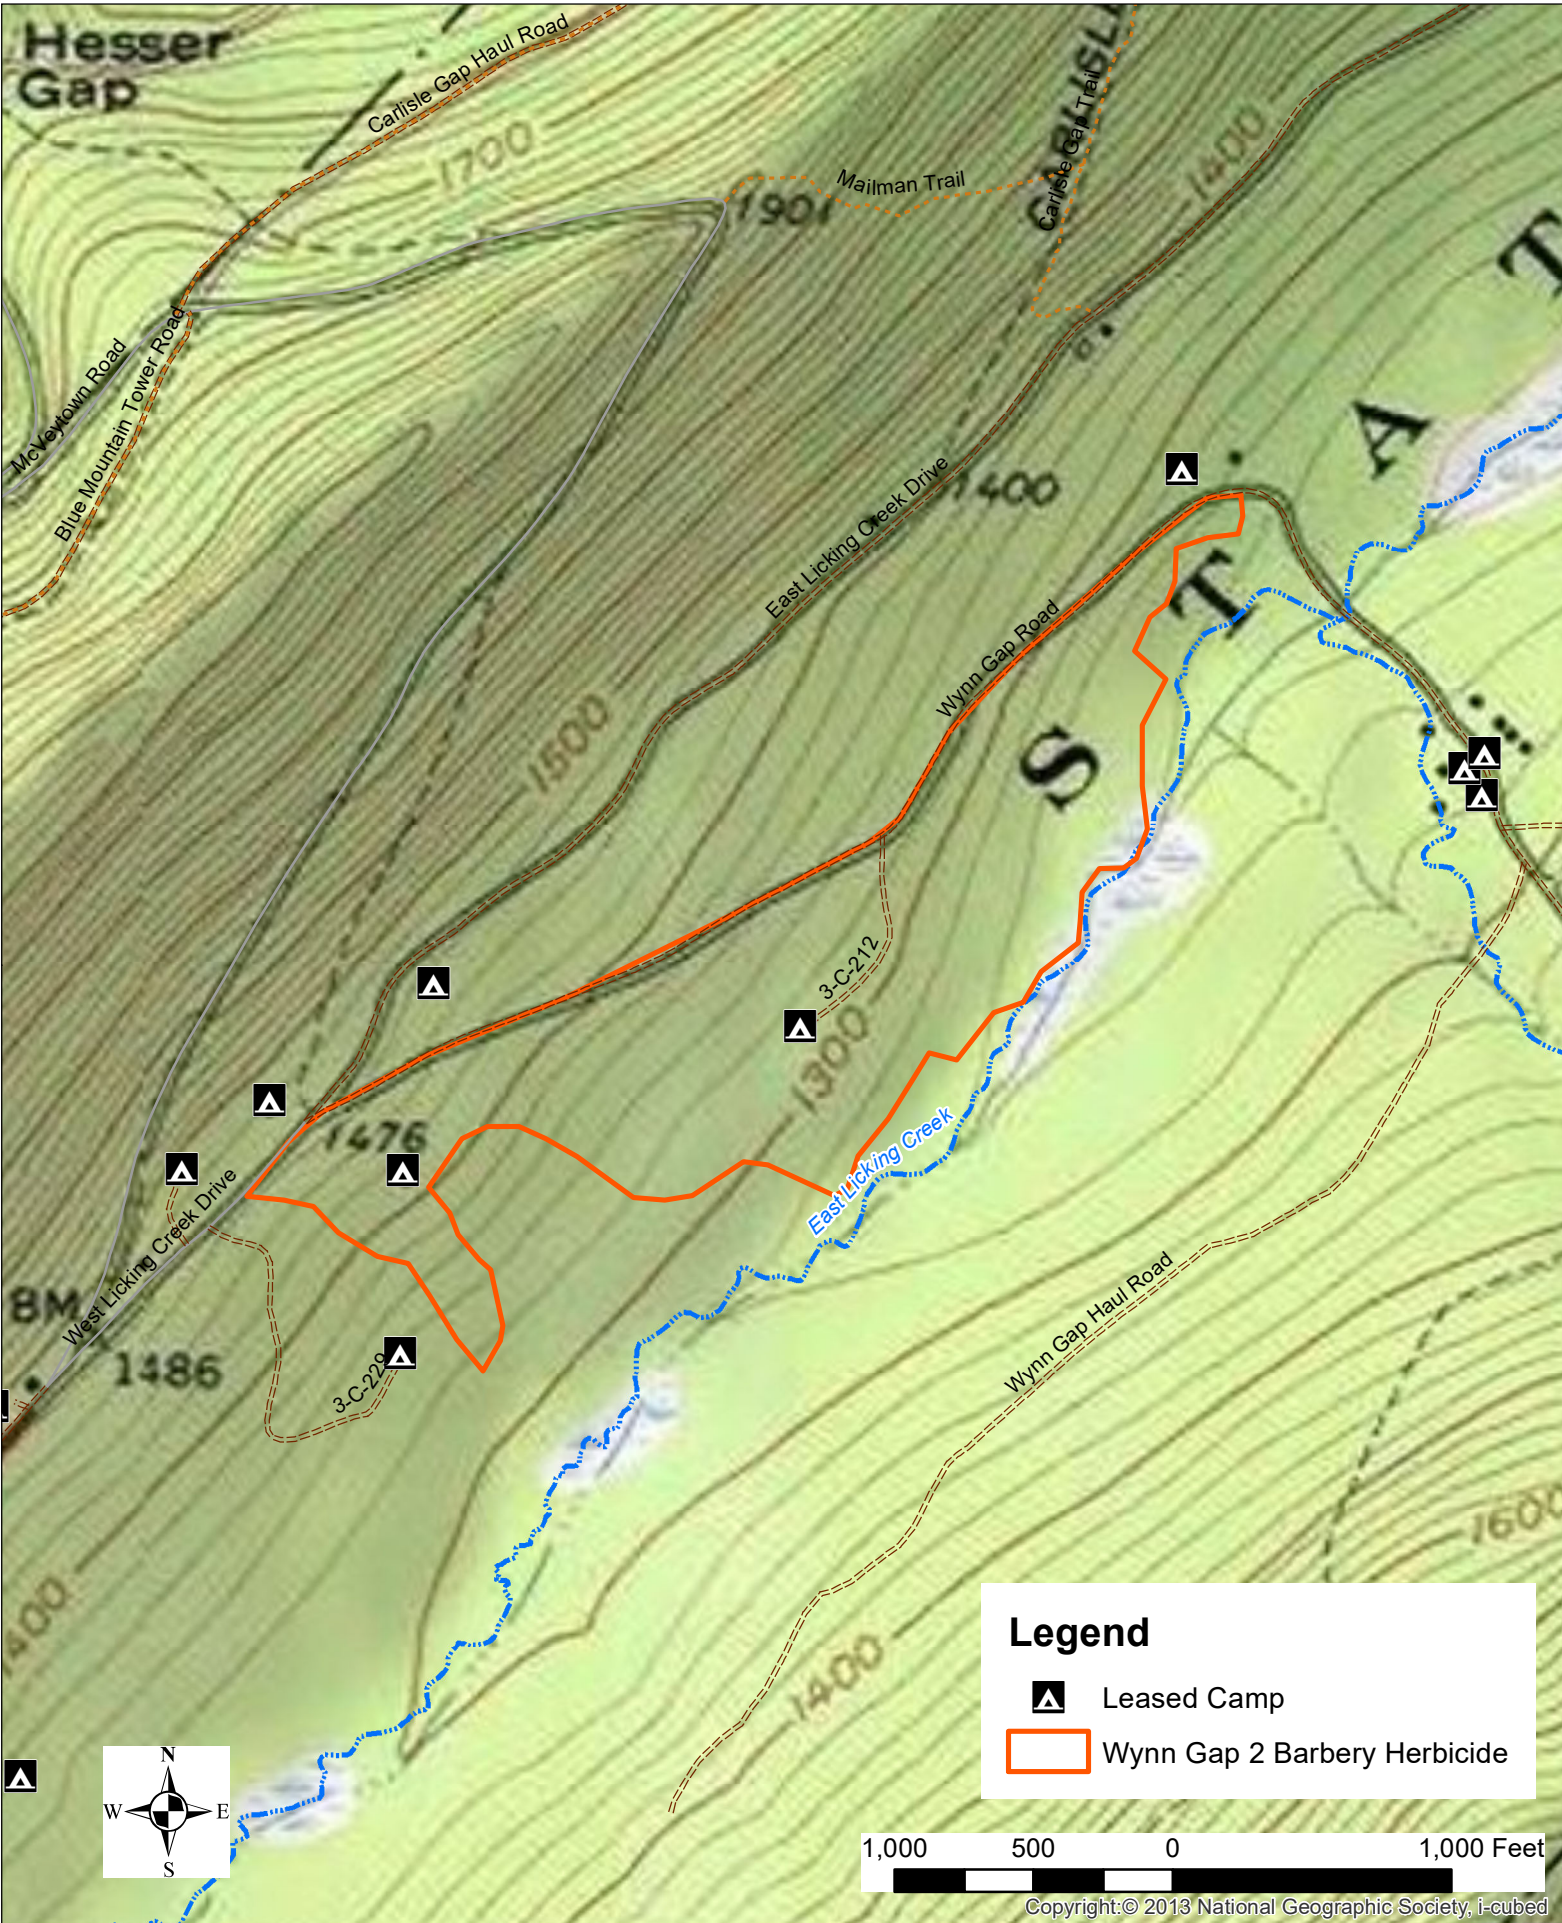

Wynn Gap 2 Barberry Treatment

Block 1 = 64 Acres

Legend

-  Leased Camp
-  Wynn Gap 2 Barberry Herbicide

1,000 500 0 1,000 Feet